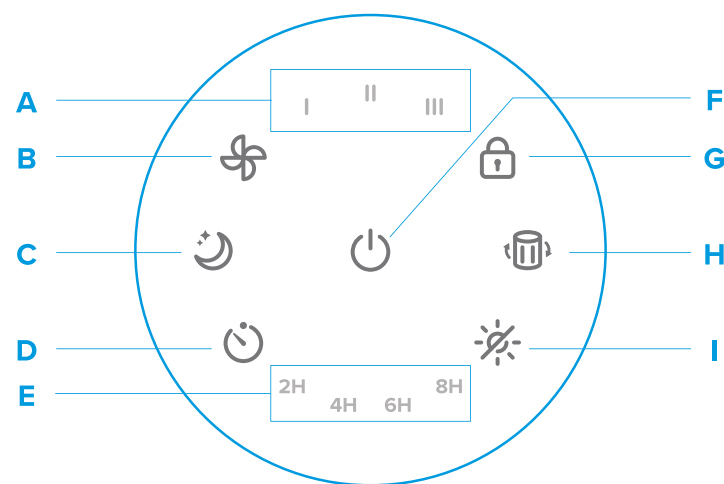

lěvoit | True HEPA Air Purifier
Model: Core 300

QUICK START GUIDE

⚠ WARNING:

Do not use the air purifier without first removing the plastic packaging from the filter. The air purifier will not filter air, and may overheat, causing a fire hazard.

- | | | |
|---------------------------------------|----------------------------|----------------------------------|
| A. Fan Speed Indicators | D. Timer Button | G. Display Lock Button |
| B. Fan Speed Button | E. Timer Indicators | H. Check Filter Indicator |
| C. Sleep Mode Indicator/Button | F. On/Off Button | I. Display Button |