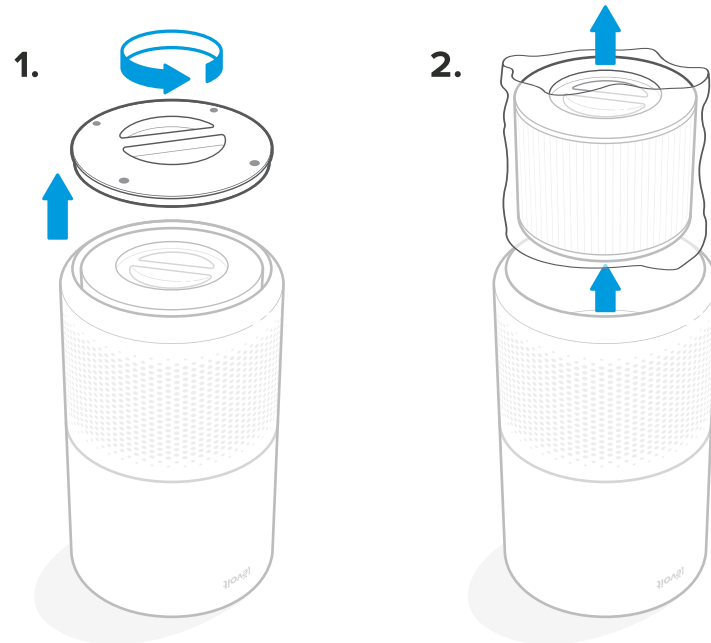

lěvoit | True HEPA Air Purifier
Model: Core 300

QUICK START GUIDE

⚠ WARNING:

Do not use the air purifier without first removing the plastic packaging from the filter. The air purifier will not filter air, and may overheat, causing a fire hazard.